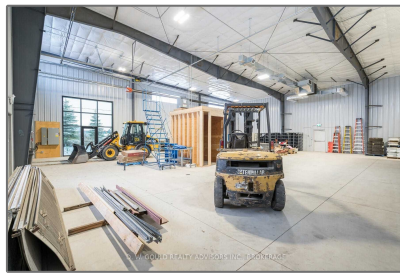

Industrial

- 8 Erin Park Dr, Erin, Ontario N0B 1T0

Basic Details

Property Type: **Industrial**

Listing Type: **For Lease**

Listing ID: **X5432852**

Price: **\$19**

Year Built: **0**