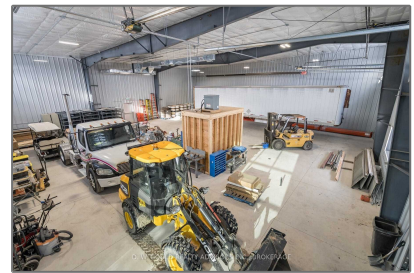

Industrial

- 8 Erin Park Dr, Erin, Ontario N0B 1T0

Basic Details

Property Type: **Industrial**

Listing Type: **For Lease**

Listing ID: **X5432852**

Price: **\$19**

Year Built: **0**