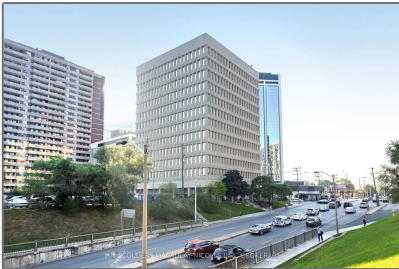

# Office

1,410 Sqft - 1243 Islington Ave, Toronto, Ontario  
M8X 1Y9