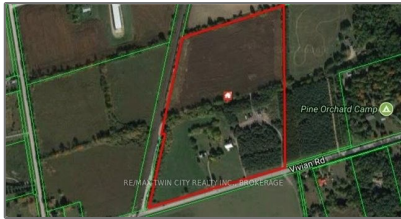

Land

- 3922 Vivian Rd, Whitchurch-Stouffville, Ontario
LOG 1E0

Basic Details

Property Type: **Land**

Listing Type: **For Sale**

Listing ID: **N5298434**

Price: **\$4,500,000**

Year Built: **0**

Lot Area: **0 Sqft**

Address

Country: **CA**

Province: **Ontario**

City: **Whitchurch-Stouffville**

Postal Code: **LOG 1E0**

Street: **Vivian**

Street Number: **3922**