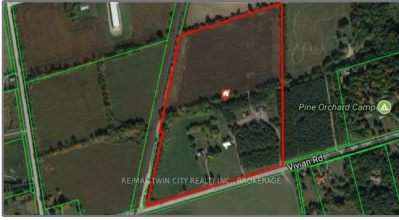

Land

- 3922 Vivian Rd, Whitchurch-Stouffville, Ontario
LOG 1E0

Basic Details

Property Type:	Land
Listing Type:	For Sale
Listing ID:	N5298434
Price:	\$4,500,000
Year Built:	0
Lot Area:	0 Sqft

Address

Country:	CA
Province:	Ontario
City:	Whitchurch-Stouffville
Postal Code:	LOG 1E0
Street:	Vivian
Street Number:	3922
Street Suffix:	Rd
Floor Number:	0
Longitude:	W80° 39' 1.1"
Latitude:	N44° 3' 56.9"