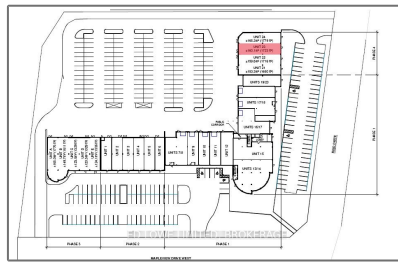

## Basic Details

Property Type:	<b>Industrial</b>
Listing Type:	<b>For Lease</b>
Listing ID:	<b>S5327636</b>
Price:	<b>\$17</b>
Year Built:	<b>0</b>
Lot Area:	<b>0 Sqft</b>