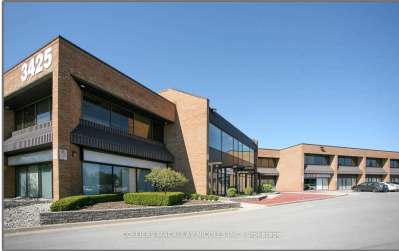

Office

824 Sqft - 3425 Harvester Rd, Burlington, Ontario
L7N 3N1

Basic Details

Property Type:	Office
Listing Type:	For Lease
Listing ID:	W5398977
Price:	\$10
Rooms:	0
Bathrooms:	0
Half Bathrooms:	0
Square Footage:	824 Sqft
Year Built:	0
Lot Area:	0 Sqft

Address

Country:	CA
Province:	Ontario
City:	Burlington
Postal Code:	L7N 3N1
Street:	Harvester
Street Number:	3425
Street Suffix:	Rd
Floor Number:	0
Longitude:	W80° 12' 40.9"
Latitude:	N43° 21' 38.8"

Features