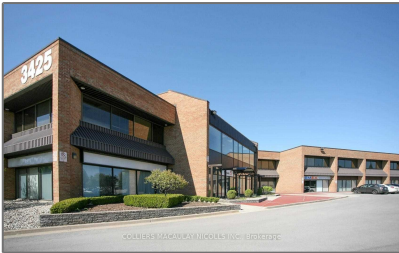

# Office

901 Sqft - 3425 Harvester Rd, Burlington, Ontario  
L7N 3N1