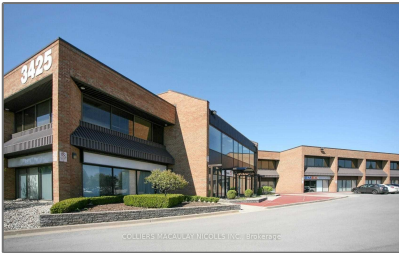

# Office

1,725 Sqft - 3425 Harvester Rd, Burlington,  
Ontario L7N 3N1