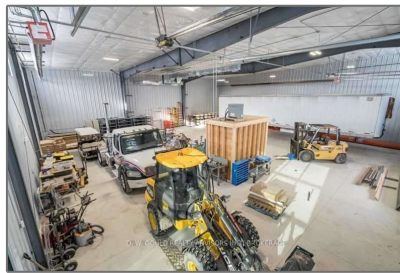

Industrial

- 8 Erin Park Dr, Erin, Ontario N0B 1T0

Basic Details

Property Type: **Industrial**

Listing Type: **For Lease**

Listing ID: **X5432839**

Price: **\$19**

Year Built: **0**