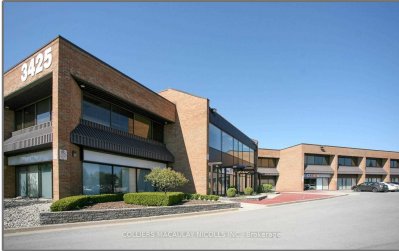

Office

954 Sqft - 3425 Harvester Rd, Burlington, Ontario
L7N 3N1

Basic Details

Property Type: **Office**

Listing Type: **For Lease**

Listing ID: **W5457336**

Price: **\$10**

Rooms: **0**