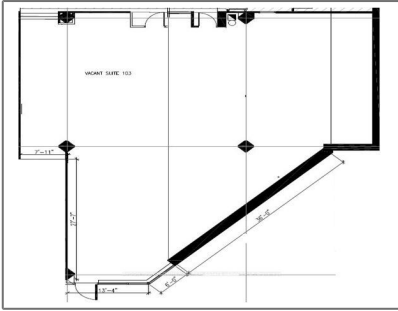

Office

3,120 Sqft - 4141 Yonge St, Toronto, Ontario M2P 2A6

Basic Details

Property Type:	Office
Listing Type:	For Lease
Listing ID:	C5986096
Price:	\$14
Rooms:	0
Bathrooms:	0
Half Bathrooms:	0
Square Footage:	3,120 Sqft
Year Built:	0
Lot Area:	0 Sqft

Address

Country:	CA
Province:	Ontario
City:	Toronto
Postal Code:	M2P 2A6
Street:	Yonge
Street Number:	4141
Street Suffix:	St
Floor Number:	0
Longitude:	W80° 35' 36.4"
Latitude:	N43° 44' 47.5"

Features

✓ Heating System:	Baseboard
✓ Elevator:	Public