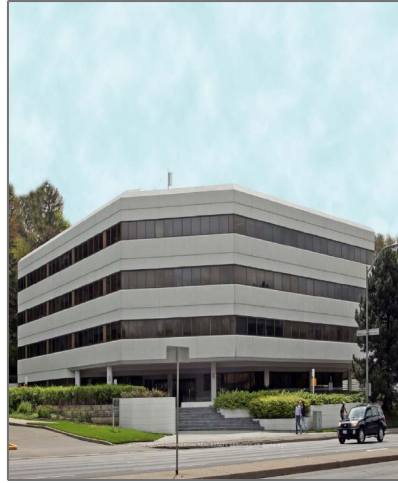

Office

3,120 Sqft - 4141 Yonge St, Toronto, Ontario M2P 2A6

Basic Details

Property Type:	Office
Listing Type:	For Lease
Listing ID:	C5986096
Price:	\$14
Rooms:	0
Bathrooms:	0
Half Bathrooms:	0
Square Footage:	3,120 Sqft
Year Built:	0
Lot Area:	0 Sqft

Address

Country:	CA
Province:	Ontario
City:	Toronto
Postal Code:	M2P 2A6
Street:	Yonge
Street Number:	4141
Street Suffix:	St
Floor Number:	0
Longitude:	W80° 35' 36.4"
Latitude:	N43° 44' 47.5"

Features

✓ Heating System:	Baseboard
✓ Elevator:	Public