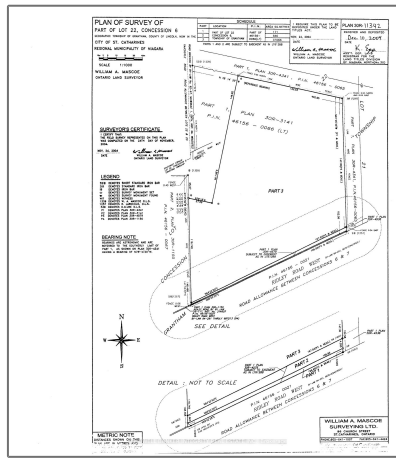

Land

- 240 Ridley Rd, St. Catharines, Ontario L2R 6P7

Basic Details

Property Type:	Land
Listing Type:	For Sale
Listing ID:	X6110288
Price:	\$7,029,000
Year Built:	0
Lot Area:	0 Sqft

Address

Country:	CA
Province:	Ontario
City:	St. Catharines
Postal Code:	L2R 6P7
Street:	Ridley
Street Number:	240
Street Suffix:	Rd
Floor Number:	0
Longitude:	W80° 43' 57.7"
Latitude:	N43° 8' 48.2"