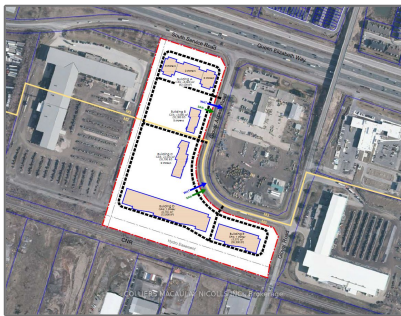

# Land

- 28 Glover Access Rd, Hamilton, Ontario L8E 5M7

## Basic Details

Property Type:	<b>Land</b>
Listing Type:	<b>For Sale</b>
Listing ID:	<b>X7250420</b>
Price:	<b>\$1,400,000</b>
Year Built:	<b>0</b>
Lot Area:	<b>0 Sqft</b>

## Address

Country:	<b>CA</b>
Province:	<b>Ontario</b>
City:	<b>Hamilton</b>
Postal Code:	<b>L8E 5M7</b>
Street:	<b>Glover Access</b>
Street Number:	<b>28</b>
Street Suffix:	<b>Rd</b>
Floor Number:	<b>0</b>
Longitude:	<b>W80° 19' 17.2"</b>
Latitude:	<b>N43° 13' 36.2"</b>