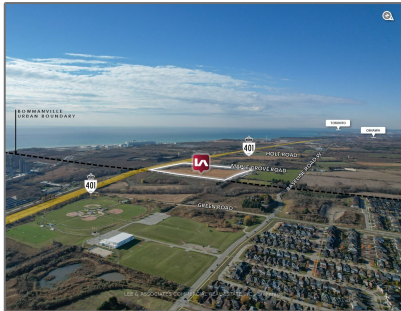

Land

- 883 Maple Grove Rd, Clarington, Ontario L1C 3K3

Basic Details

Property Type:	Land
Listing Type:	For Sale
Listing ID:	E7293604
Price:	\$10,000,000
Year Built:	0
Lot Area:	0 Sqft

Address

Country:	CA
Province:	Ontario
City:	Clarington
Postal Code:	L1C 3K3
Street:	Maple Grove
Street Number:	883
Street Suffix:	Rd
Floor Number:	0
Longitude:	W79° 17' 12.5"
Latitude:	N43° 53' 15.1"