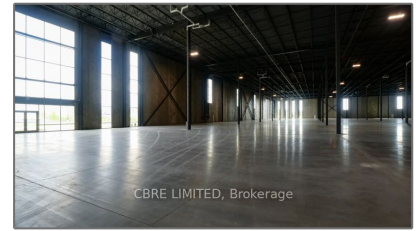

## Basic Details

Property Type:	<b>Industrial</b>
Listing Type:	<b>For Lease</b>
Listing ID:	<b>W8017524</b>
Price:	<b>\$19</b>
Year Built:	<b>0</b>
Lot Area:	<b>0 Sqft</b>