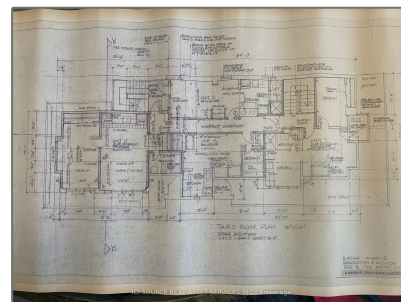

Land

- 2 Edna Ave, Toronto, Ontario M6P 1X2

Basic Details

Property Type: **Land**

Listing Type: **For Sale**

Listing ID: **W8081166**

Price: **\$4,900,000**

Year Built: **0**

Lot Area: **0 Sqft**

Address

Country: **CA**

Province: **Ontario**

City: **Toronto**

Postal Code: **M6P 1X2**

Street: **Edna**

Street Number: **2**