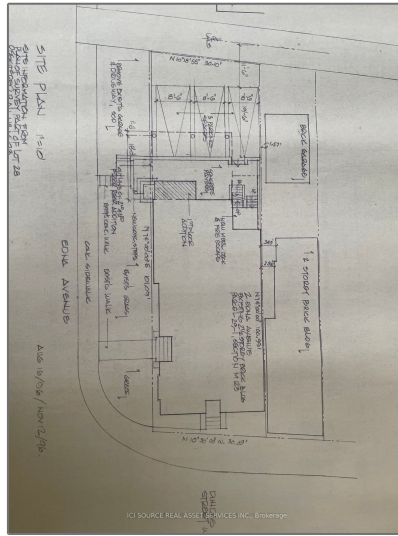

Land

- 2 Edna Ave, Toronto, Ontario M6P 1X2

Basic Details

Property Type: **Land**

Listing Type: **For Sale**

Listing ID: **W8081166**

Price: **\$4,900,000**

Year Built: **0**

Lot Area: **0 Sqft**

Address

Country: **CA**

Province: **Ontario**

City: **Toronto**

Postal Code: **M6P 1X2**

Street: **Edna**

Street Number: **2**