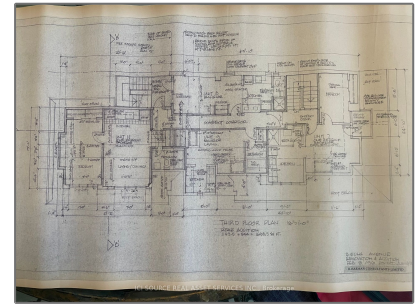

Land

- 2 Edna Ave, Toronto, Ontario M6P 1X2

Basic Details

Property Type: **Land**

Listing Type: **For Sale**

Listing ID: **W8081166**

Price: **\$4,900,000**

Year Built: **0**

Lot Area: **0 Sqft**

Address

Country: **CA**

Province: **Ontario**

City: **Toronto**

Postal Code: **M6P 1X2**

Street: **Edna**

Street Number: **2**