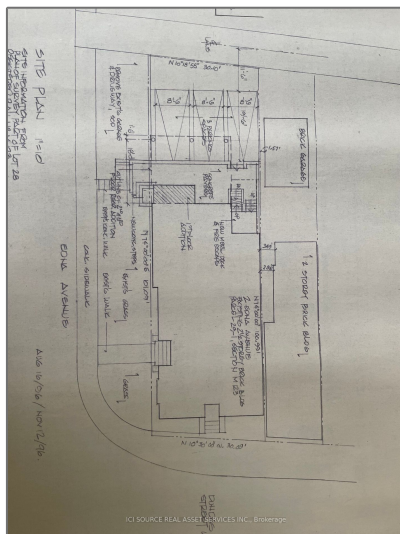

Land

- 2 Edna Ave, Toronto, Ontario M6P 1X2

Basic Details

Property Type: **Land**

Listing Type: **For Sale**

Listing ID: **W8081166**

Price: **\$4,900,000**

Year Built: **0**

Lot Area: **0 Sqft**

Address

Country: **CA**

Province: **Ontario**

City: **Toronto**

Postal Code: **M6P 1X2**

Street: **Edna**

Street Number: **2**