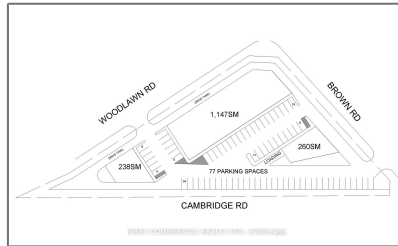

Commercial/retail

- 18 Cambridge Rd, Welland, Ontario L3B 0A1

Basic Details

Property Type: **Commercial/retail**

Listing Type: **For Lease**

Listing ID: **X8106872**

Price: **\$35**

Year Built: **0**

Lot Area: **0 Sqft**

Address

Country: **CA**

Province: **Ontario**

City: **Welland**

Postal Code: **L3B 0A1**

Street: **Cambridge**

Street Number: **18**