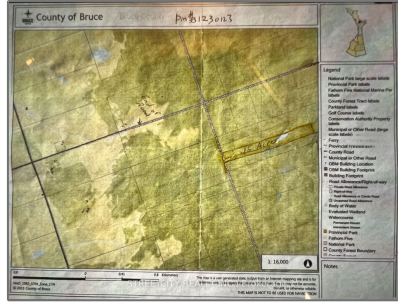

Land

- 0 PATH Rd, Northern Bruce Peninsula, Ontario
N0H 1W0

Basic Details

Property Type:	Land
Listing Type:	For Sale
Listing ID:	X8122710
Price:	\$59,800
Year Built:	0
Lot Area:	0 Sqft

Address

Country:	CA
Province:	Ontario
City:	Northern Bruce Peninsula
Postal Code:	N0H 1W0
Street:	PATH
Street Number:	0
Street Suffix:	Rd
Floor Number:	0
Longitude:	W82° 44' 49"
Latitude:	N44° 59' 4.9"