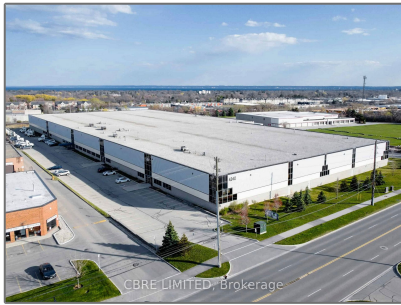

Industrial

- 4240 Harvester Rd, Burlington, Ontario L7L 5Z5

Basic Details

Property Type:	Industrial
Listing Type:	For Lease
Listing ID:	W8131762
Price:	\$17
Year Built:	0
Lot Area:	0 Sqft

Address

Country:	CA
Province:	Ontario
City:	Burlington
Postal Code:	L7L 5Z5
Street:	Harvester
Street Number:	4240
Street Suffix:	Rd
Floor Number:	0
Longitude:	W80° 13' 24.1"
Latitude:	N43° 22' 7.7"