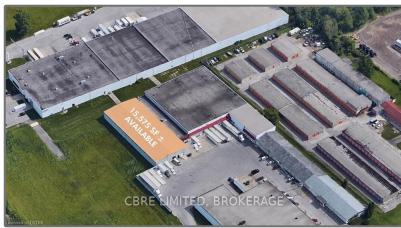

Industrial

- 360 EXETER Rd, London, Ontario N6E 2Z4

Basic Details

Property Type:	Industrial
Listing Type:	For Lease
Listing ID:	X8151668
Price:	\$8
Year Built:	0
Lot Area:	0 Sqft

Address

Country:	CA
Province:	Ontario
City:	London
Postal Code:	N6E 2Z4
Street:	EXETER
Street Number:	360
Street Suffix:	Rd
Floor Number:	0
Longitude:	W82° 45' 14.7"
Latitude:	N42° 55' 26.6"