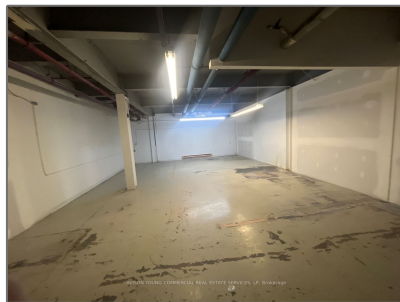

## Basic Details

Property Type:	<b>Industrial</b>
Listing Type:	<b>For Lease</b>
Listing ID:	<b>E8156166</b>
Price:	<b>\$1</b>
Year Built:	<b>0</b>
Lot Area:	<b>0 Sqft</b>