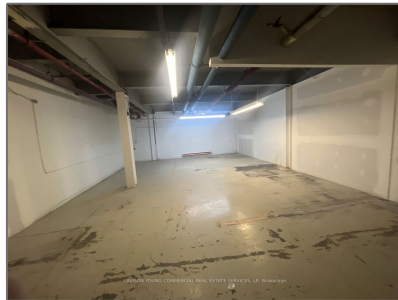

## Basic Details

Property Type:	<b>Industrial</b>
Listing Type:	<b>For Lease</b>
Listing ID:	<b>E8156166</b>
Price:	<b>\$1</b>
Year Built:	<b>0</b>
Lot Area:	<b>0 Sqft</b>