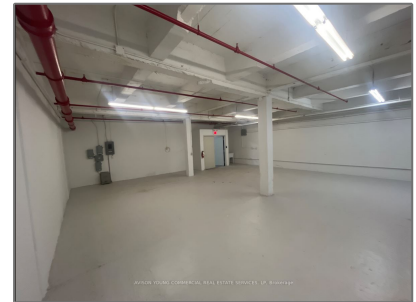

Industrial

- 388 Carlaw Ave, Toronto, Ontario M4M 3P1

Basic Details

| | |
|----------------|-------------------|
| Property Type: | Industrial |
| Listing Type: | For Lease |
| Listing ID: | E8156168 |
| Price: | \$1 |
| Year Built: | 0 |
| Lot Area: | 0 Sqft |