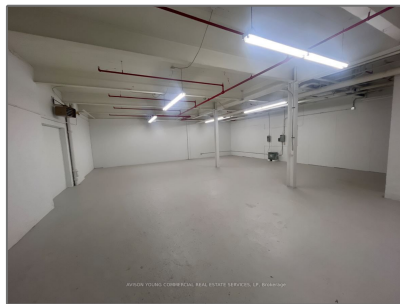

Industrial

- 388 Carlaw Ave, Toronto, Ontario M4M 3P1

Basic Details

Property Type:	Industrial
Listing Type:	For Lease
Listing ID:	E8156176
Price:	$1
Year Built:	0
Lot Area:	0 Sqft

Address

Country:	CA
Province:	Ontario
City:	Toronto
Postal Code:	M4M 3P1
Street:	Carlaw
Street Number:	388
Street Suffix:	Ave
Floor Number:	0
Longitude:	W80° 39' 25.3"
Latitude:	N43° 39' 58.9"

Features

✓ Heating System:	Gas Forced Air Open
✓ Elevator:	Frt+pub

Agent Info