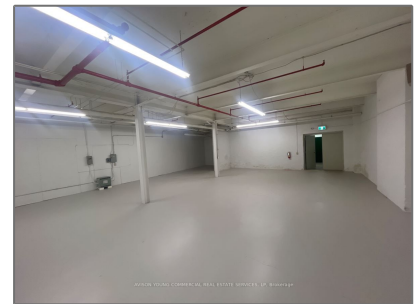

Industrial

- 388 Carlaw Ave, Toronto, Ontario M4M 3P1

Basic Details

Property Type:	Industrial
Listing Type:	For Lease
Listing ID:	E8156176
Price:	$1
Year Built:	0
Lot Area:	0 Sqft

Address

Country:	CA
Province:	Ontario
City:	Toronto
Postal Code:	M4M 3P1
Street:	Carlaw
Street Number:	388
Street Suffix:	Ave
Floor Number:	0
Longitude:	W80° 39' 25.3"
Latitude:	N43° 39' 58.9"

Features

✓ Heating System:	Gas Forced Air Open
✓ Elevator:	Frt+pub

Agent Info