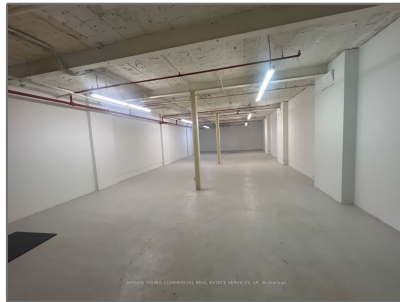

Industrial

- 388 Carlaw Ave, Toronto, Ontario M4M 3P1

Basic Details

| | |
|----------------|-------------------|
| Property Type: | Industrial |
| Listing Type: | For Lease |
| Listing ID: | E8156192 |
| Price: | \$1 |
| Year Built: | 0 |
| Lot Area: | 0 Sqft |