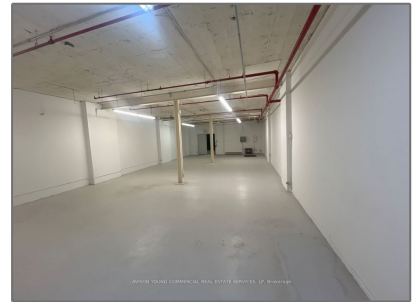

Industrial

- 388 Carlaw Ave, Toronto, Ontario M4M 3P1

Basic Details

| | |
|----------------|-------------------|
| Property Type: | Industrial |
| Listing Type: | For Lease |
| Listing ID: | E8156192 |
| Price: | \$1 |
| Year Built: | 0 |
| Lot Area: | 0 Sqft |