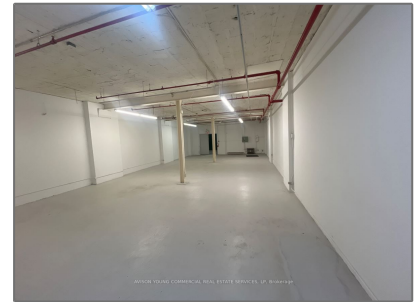

Industrial

- 388 Carlaw Ave, Toronto, Ontario M4M 3P1

Basic Details

Property Type: **Industrial**

Listing Type: **For Lease**

Listing ID: **E8156192**

Price: **\$1**

Year Built: **0**