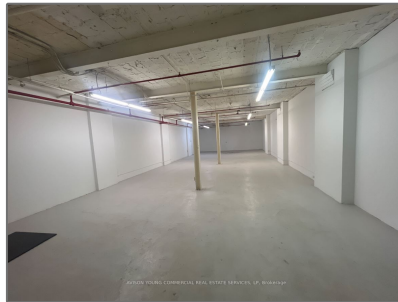

Industrial

- 388 Carlaw Ave, Toronto, Ontario M4M 3P1

Basic Details

Property Type: **Industrial**

Listing Type: **For Lease**

Listing ID: **E8156192**

Price: **\$1**

Year Built: **0**