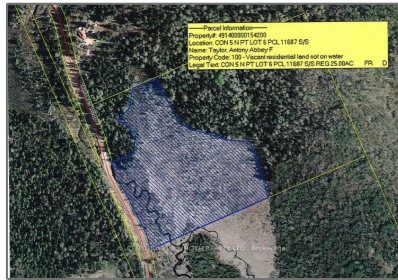

Vacant Land

- Lot 6 Whitney Rd, Perry, Ontario P0A 1J0

Basic Details

Property Type:	Vacant Land
Listing Type:	For Sale
Listing ID:	X8187418
Price:	\$149,000
Year Built:	0
Lot Area:	0 Sqft

Address

Country:	CA
Province:	Ontario
City:	Perry
Postal Code:	P0A 1J0
Street:	Whitney
Street Number:	Lot 6
Street Suffix:	Rd
Floor Number:	0
Longitude:	W80° 39' 47.9"
Latitude:	N45° 27' 56.6"