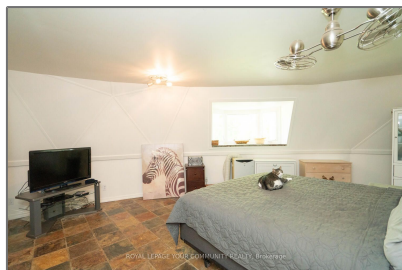

## Basic Details

Property Type:	<b>Land</b>
Listing Type:	<b>For Sale</b>
Listing ID:	<b>N8164870</b>
Price:	<b>\$3,500,000</b>
Year Built:	<b>0</b>
Lot Area:	<b>0 Sqft</b>