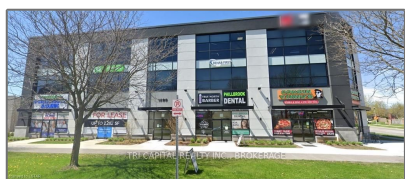

# Commercial/retail

- 1599 ADELAIDE St, London, Ontario N5X 4E8

## Basic Details

Property Type: **Commercial/retail**

Listing Type: **For Lease**

Listing ID: **X8213616**

Price: **\$36**

Year Built: **0**

Lot Area: **0 Sqft**

## Address

Country: **CA**

Province: **Ontario**

City: **London**

Postal Code: **N5X 4E8**

Street: **ADELAIDE**

Street Number: **1599**

Street Suffix: **St**