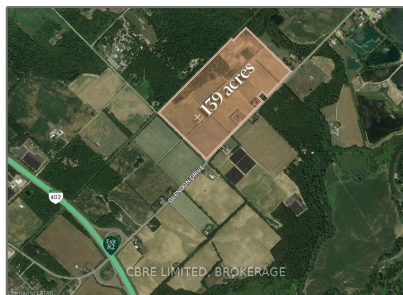

## Basic Details

Property Type:	<b>Land</b>
Listing Type:	<b>For Sale</b>
Listing ID:	<b>X8216738</b>
Price:	<b>\$1</b>
Year Built:	<b>0</b>
Lot Area:	<b>0 Sqft</b>

## Address

Country:	<b>CA</b>
Province:	<b>Ontario</b>
City:	<b>Middlesex Centre</b>
Postal Code:	<b>N0L 1R0</b>
Street:	<b>Glendon</b>
Street Number:	<b>9548</b>
Street Suffix:	<b>Dr</b>
Floor Number:	<b>0</b>
Longitude:	<b>W82° 34' 38.6"</b>
Latitude:	<b>N42° 57' 5.2"</b>