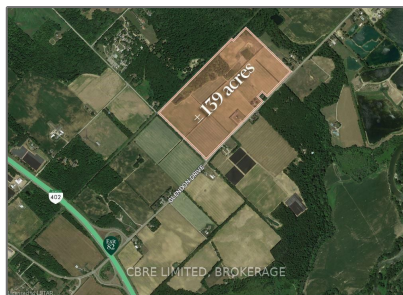

Land

- 9548 GLENDON Dr, Middlesex Centre, Ontario
N0L 1R0

Basic Details

Property Type:	Land
Listing Type:	For Sale
Listing ID:	X8216738
Price:	\$1
Year Built:	0
Lot Area:	0 Sqft

Address

Country:	CA
Province:	Ontario
City:	Middlesex Centre
Postal Code:	N0L 1R0
Street:	GLENDON
Street Number:	9548
Street Suffix:	Dr
Floor Number:	0
Longitude:	W82° 34' 38.6"
Latitude:	N42° 57' 5.2"