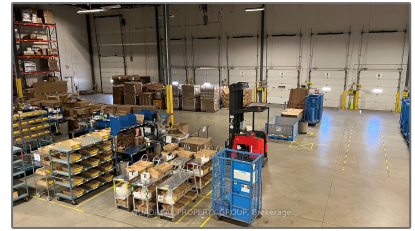

Industrial

- 150 Courtneypark Dr, Mississauga, Ontario L5W 1Y6

Basic Details

Property Type:	Industrial
Listing Type:	For Lease
Listing ID:	W8236368
Price:	\$19
Year Built:	0
Lot Area:	0 Sqft

Address

Country:	CA
Province:	Ontario
City:	Mississauga
Postal Code:	L5W 1Y6
Street:	Courtneypark
Street Number:	150
Street Suffix:	Dr
Floor Number:	0
Longitude:	W80° 18' 11.6"
Latitude:	N43° 38' 5"