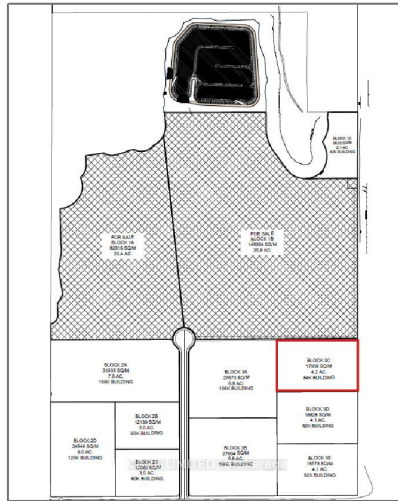

Industrial

- 274171 Wallace Line, Ingersoll, Ontario N5C 3J7

Basic Details

Property Type:	Industrial
Listing Type:	For Sale
Listing ID:	X8243554
Price:	\$1
Year Built:	0
Lot Area:	0 Sqft

Address

Country:	CA
Province:	Ontario
City:	Ingersoll
Postal Code:	N5C 3J7
Street:	Wallace
Street Number:	274171
Street Suffix:	Line
Floor Number:	0
Longitude:	W81° 6' 21.7"
Latitude:	N43° 0' 36.1"