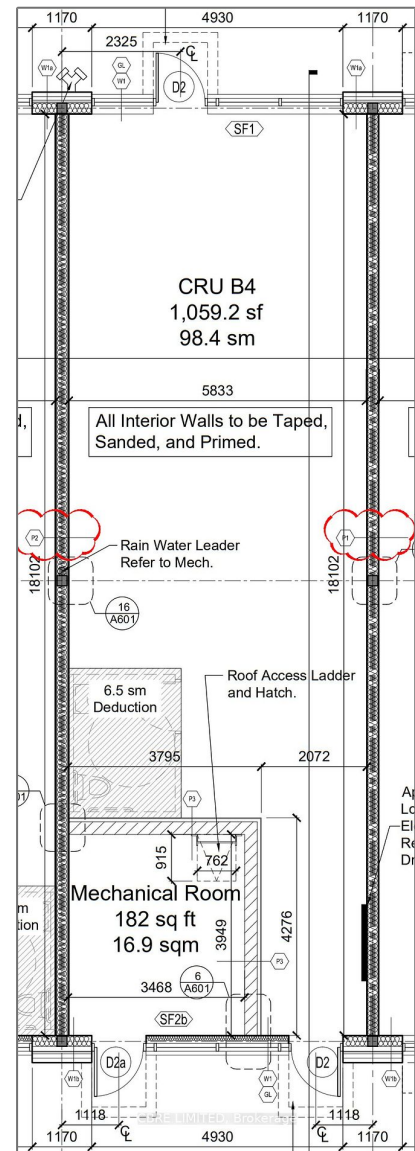

Commercial/retail

- 236 Dovedale Dr, Georgina, Ontario T0H 3S0

Basic Details

Property Type: **Commercial/retail**

Listing Type: **For Lease**

Listing ID: **N8263824**

Price: **\$28**

Year Built: **0**

Lot Area: **0 Sqft**

Address

Country: **CA**

Province: **Ontario**

City: **Georgina**

Postal Code: **T0H 3S0**

Street: **Dovedale**

Street Number: **236**

Street Suffix: **Dr**

Floor Number: **0**

Longitude: **W80° 33' 14.1"**

Latitude: **N44° 13' 16"**

Features

✓ Heating System: **Gas Forced Air Clond**

Agent Info

Parveen Arora