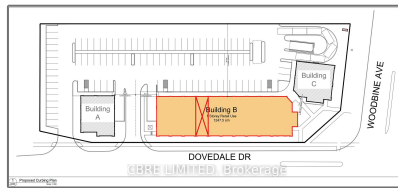

Commercial/retail

- 236 Dovedale Dr, Georgina, Ontario T0H 3S0

Basic Details

Property Type: **Commercial/retail**

Listing Type: **For Lease**

Listing ID: **N8263824**

Price: **\$28**

Year Built: **0**

Lot Area: **0 Sqft**

Address

Country: **CA**

Province: **Ontario**

City: **Georgina**

Postal Code: **T0H 3S0**

Street: **Dovedale**

Street Number: **236**