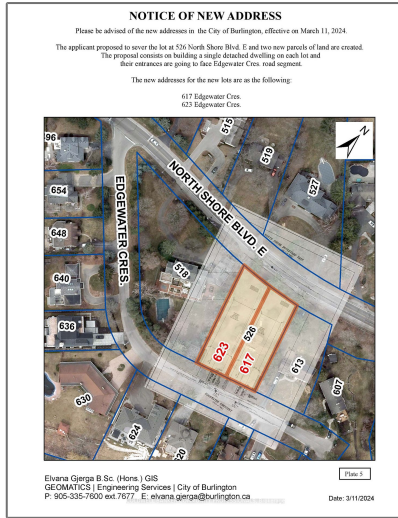

Vacant Land

- 623 Edgewater Cres, Burlington, Ontario L7T 3L8

Basic Details

Property Type:	Vacant Land
Listing Type:	For Sale
Listing ID:	W8265516
Price:	\$1,649,900
Year Built:	0
Lot Area:	0 Sqft

Address

Country:	CA
Province:	Ontario
City:	Burlington
Postal Code:	L7T 3L8
Street:	Edgewater
Street Number:	623
Street Suffix:	Cres
Floor Number:	0
Longitude:	W75° 10' 24.3"
Latitude:	N39° 58' 3.1"

Agent Info