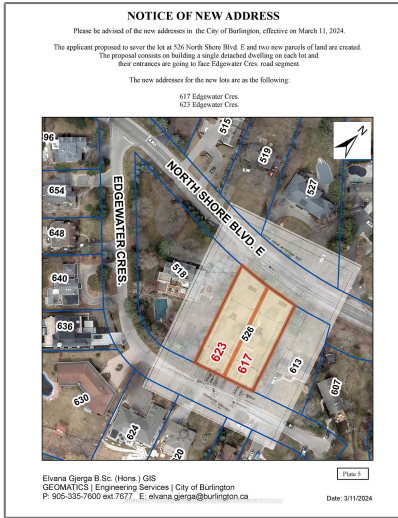

Vacant Land

- 623 Edgewater Cres, Burlington, Ontario L7T 3L8

Basic Details

Property Type:	Vacant Land
Listing Type:	For Sale
Listing ID:	W8265516
Price:	\$1,649,900
Year Built:	0
Lot Area:	0 Sqft

Address

Country:	CA
Province:	Ontario
City:	Burlington
Postal Code:	L7T 3L8
Street:	Edgewater
Street Number:	623
Street Suffix:	Cres
Floor Number:	0
Longitude:	W75° 10' 24.3"
Latitude:	N39° 58' 3.1"

Agent Info