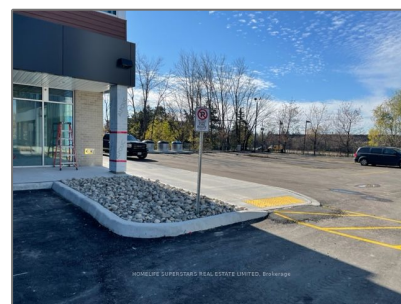

Commercial/retail

- 450 Hespeler Rd, Cambridge, Ontario N1R 6J2

Basic Details

Property Type: **Commercial/retail**

Listing Type: **For Lease**

Listing ID: **X8268412**

Price: **\$35**

Year Built: **0**

Lot Area: **0 Sqft**

Address

Country: **CA**

Province: **Ontario**

City: **Cambridge**

Postal Code: **N1R 6J2**

Street: **Hespeler**

Street Number: **450**