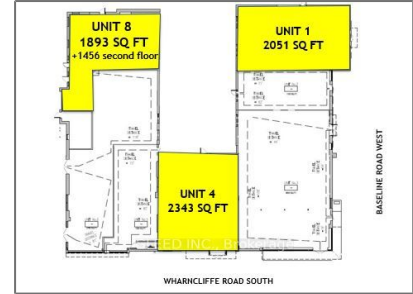

Commercial/retail

- 475 WHARNCLIFFE Rd, London, Ontario N6J 2N1

Basic Details

Property Type:	Commercial/retail
Listing Type:	For Lease
Listing ID:	X8284688
Price:	\$34
Year Built:	0
Lot Area:	0 Sqft

Address

Country:	CA
Province:	Ontario
City:	London
Postal Code:	N6J 2N1
Street:	WHARNCLIFFE
Street Number:	475
Street Suffix:	Rd
Floor Number:	0
Longitude:	W82° 44' 19.7"
Latitude:	N42° 57' 32.9"

Agent Info

Parveen Arora