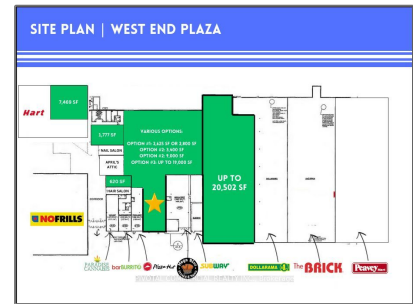

Commercial/retail

- 1200 Pembroke St, Pembroke, Ontario K8A 7T1

Basic Details

Property Type:	Commercial/retail
Listing Type:	For Lease
Listing ID:	X8295700
Price:	\$32
Year Built:	0
Lot Area:	0 Sqft

Address

Country:	CA
Province:	Ontario
City:	Pembroke
Postal Code:	K8A 7T1
Street:	Pembroke
Street Number:	1200
Street Suffix:	St
Floor Number:	0
Longitude:	W78° 55' 27"
Latitude:	N45° 48' 58.2"

Features

✓ Heating System:	Elec Forced Air
-------------------	------------------------