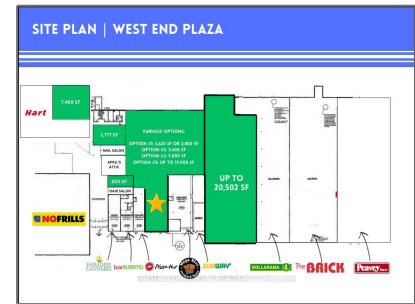

## Basic Details

Property Type:	<b>Commercial/retail</b>
Listing Type:	<b>For Lease</b>
Listing ID:	<b>X8295722</b>
Price:	<b>\$17</b>
Year Built:	<b>0</b>
Lot Area:	<b>0 Sqft</b>