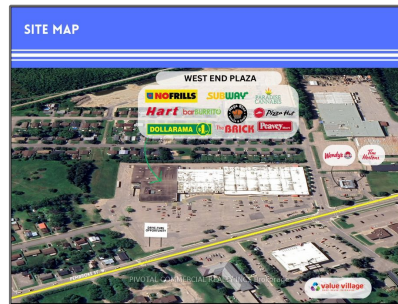

Commercial/retail

- 1200 Pembroke St, Pembroke, Ontario K8A 7T1

Basic Details

Property Type:	Commercial/retail
Listing Type:	For Lease
Listing ID:	X8295722
Price:	$17
Year Built:	0
Lot Area:	0 Sqft

Address

Country:	CA
Province:	Ontario
City:	Pembroke
Postal Code:	K8A 7T1
Street:	Pembroke
Street Number:	1200
Street Suffix:	St
Floor Number:	0
Longitude:	W78° 55' 27"
Latitude:	N45° 48' 58.2"

Features

✓ Heating System:	Elec Forced Air