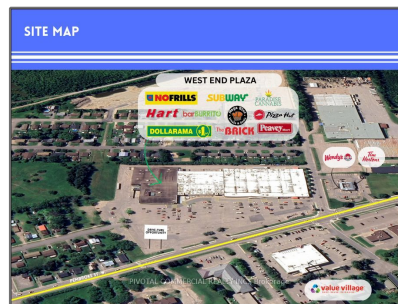

Commercial/retail

- 1200 Pembroke St, Pembroke, Ontario K8A 7T1

Basic Details

Property Type: **Commercial/retail**

Listing Type: **For Lease**

Listing ID: **X8295744**

Price: **\$17**

Year Built: **0**

Lot Area: **0 Sqft**

Address

Country: **CA**

Province: **Ontario**

City: **Pembroke**

Postal Code: **K8A 7T1**

Street: **Pembroke**

Street Number: **1200**