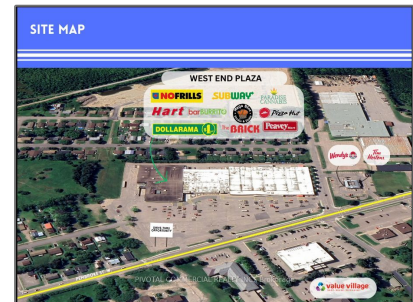

Commercial/retail

- 1200 Pembroke St, Pembroke, Ontario K8A 7T1

Basic Details

Property Type: **Commercial/retail**

Listing Type: **For Lease**

Listing ID: **X8295804**

Price: **\$20**

Year Built: **0**

Lot Area: **0 Sqft**

Address

Country: **CA**

Province: **Ontario**

City: **Pembroke**

Postal Code: **K8A 7T1**

Street: **Pembroke**

Street Number: **1200**