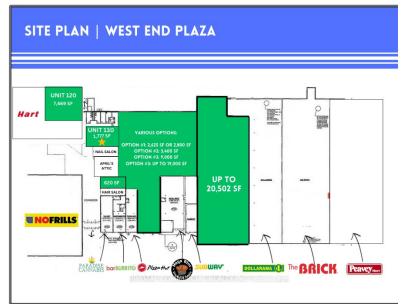

## Basic Details

Property Type:	<b>Commercial/retail</b>
Listing Type:	<b>For Lease</b>
Listing ID:	<b>X8295818</b>
Price:	<b>\$20</b>
Year Built:	<b>0</b>
Lot Area:	<b>0 Sqft</b>