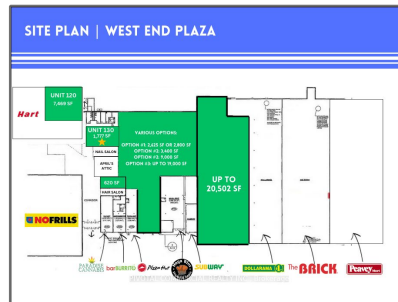

Commercial/retail

- 1200 Pembroke St, Pembroke, Ontario K8A 7T1

Basic Details

Property Type:	Commercial/retail
Listing Type:	For Lease
Listing ID:	X8295818
Price:	$20
Year Built:	0
Lot Area:	0 Sqft

Address

Country:	CA
Province:	Ontario
City:	Pembroke
Postal Code:	K8A 7T1
Street:	Pembroke
Street Number:	1200
Street Suffix:	St
Floor Number:	0
Longitude:	W78° 55' 27"
Latitude:	N45° 48' 58.2"

Features

✓ Heating System:	Elec Forced Air