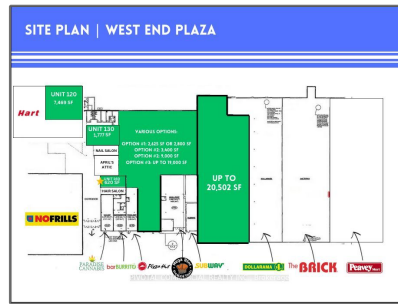

Commercial/retail

- 1200 Pembroke St, Pembroke, Ontario K8A 7T1

Basic Details

Property Type:	Commercial/retail
Listing Type:	For Lease
Listing ID:	X8295842
Price:	\$20
Year Built:	0
Lot Area:	0 Sqft

Address

Country:	CA
Province:	Ontario
City:	Pembroke
Postal Code:	K8A 7T1
Street:	Pembroke
Street Number:	1200
Street Suffix:	St
Floor Number:	0
Longitude:	W78° 55' 27"
Latitude:	N45° 48' 58.2"

Features

✓ Heating System:	Elec Forced Air
-------------------	------------------------