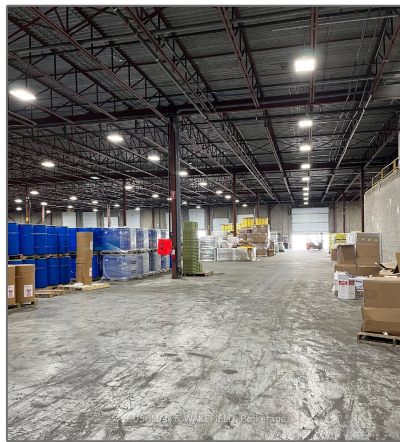

Industrial

- 1575 Drew Rd, Mississauga, Ontario L5S 1S5

Basic Details

Property Type:	Industrial
Listing Type:	For Sale
Listing ID:	W8310310
Price:	\$1
Year Built:	0
Lot Area:	0 Sqft

Address

Country:	CA
Province:	Ontario
City:	Mississauga
Postal Code:	L5S 1S5
Street:	Drew
Street Number:	1575
Street Suffix:	Rd
Floor Number:	0
Longitude:	W80° 19' 10.2"
Latitude:	N43° 40' 59"