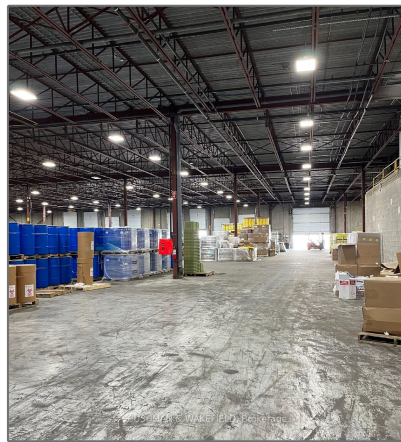

Industrial

- 1575 Drew Rd, Mississauga, Ontario L5S 1S5

Basic Details

Property Type:	Industrial
Listing Type:	For Sale
Listing ID:	W8310310
Price:	\$1
Year Built:	0
Lot Area:	0 Sqft

Address

Country:	CA
Province:	Ontario
City:	Mississauga
Postal Code:	L5S 1S5
Street:	Drew
Street Number:	1575
Street Suffix:	Rd
Floor Number:	0
Longitude:	W80° 19' 10.2"
Latitude:	N43° 40' 59"