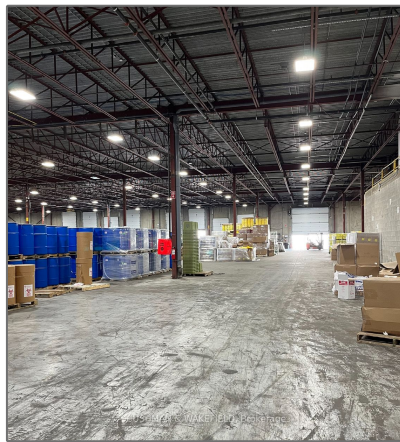

## Basic Details

Property Type:	<b>Land</b>
Listing Type:	<b>For Sale</b>
Listing ID:	<b>W8310314</b>
Price:	<b>\$8,000</b>
Year Built:	<b>0</b>
Lot Area:	<b>0 Sqft</b>