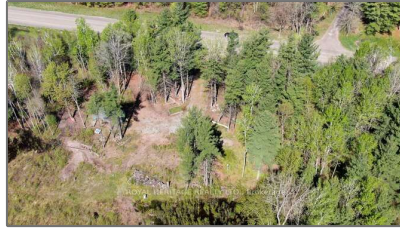

Vacant Land

- 2449 Rooney Rd, Edwardsburgh/Cardinal,
Ontario K0E 1T1

Basic Details

Property Type:	Vacant Land
Listing Type:	For Sale
Listing ID:	X8320842
Price:	\$219,000
Year Built:	0
Lot Area:	0 Sqft

Address