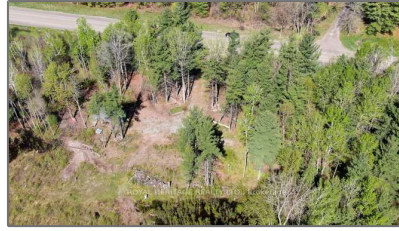

Vacant Land

- 2449 Rooney Rd, Edwardsburgh/Cardinal,
Ontario K0E 1T1

Basic Details

Property Type:	Vacant Land
Listing Type:	For Sale
Listing ID:	X8320842
Price:	\$219,000
Year Built:	0
Lot Area:	0 Sqft

Address