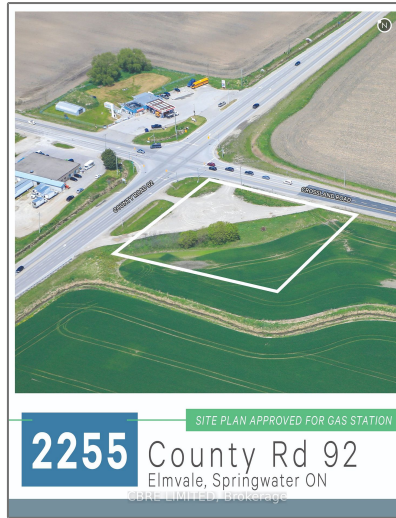

# Land

- 2255 County Road 92, Springwater, Ontario L0L 1P0

## Basic Details

Property Type:	<b>Land</b>
Listing Type:	<b>For Sale</b>
Listing ID:	<b>S8336120</b>
Price:	<b>\$1,250,000</b>
Year Built:	<b>0</b>
Lot Area:	<b>0 Sqft</b>