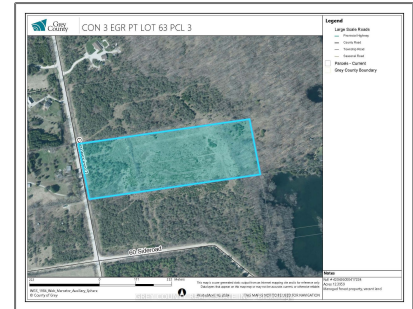

Vacant Land

- PCL 3 Concession 2 Rd, Chatsworth, Ontario
N0C 2V0

Basic Details

Property Type:	Vacant Land
Listing Type:	For Sale
Listing ID:	X8353220
Price:	\$399,000
Year Built:	0
Lot Area:	0 Sqft

Address

Country:	CA
Province:	Ontario
City:	Chatsworth
Postal Code:	N0C 2V0
Street:	Concession 2
Street Number:	PCL 3
Street Suffix:	Rd
Floor Number:	0
Longitude:	W81° 10' 18.5"
Latitude:	N44° 20' 2.5"

Agent Info