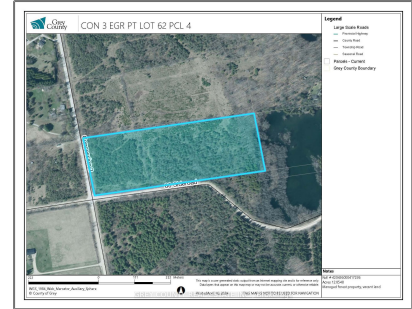

Vacant Land

- PCL 4 Concession 2 Rd, Chatsworth, Ontario
N0C 2V0

Basic Details

Property Type:	Vacant Land
Listing Type:	For Sale
Listing ID:	X8353230
Price:	\$399,000
Year Built:	0
Lot Area:	0 Sqft

Address

Country:	CA
Province:	Ontario
City:	Chatsworth
Postal Code:	N0C 2V0
Street:	Concession 2
Street Number:	PCL 4
Street Suffix:	Rd
Floor Number:	0
Longitude:	W81° 10' 17.3"
Latitude:	N44° 20' 6.3"

Agent Info