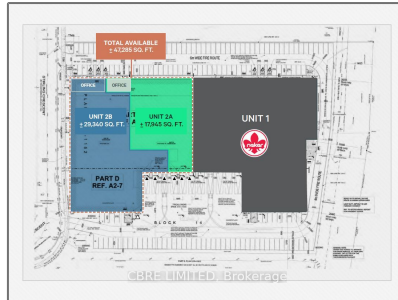

## Basic Details

Property Type:	<b>Industrial</b>
Listing Type:	<b>For Lease</b>
Listing ID:	<b>N7302676</b>
Price:	<b>\$14</b>
Year Built:	<b>0</b>
Lot Area:	<b>0 Sqft</b>