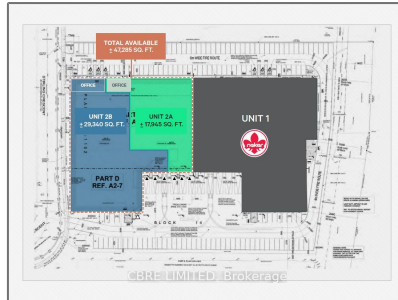

Industrial

- 202 Stirling Cres, Bradford West Gwillimbury,
Ontario L3Z 4L5

Basic Details

Property Type:	Industrial
Listing Type:	For Lease
Listing ID:	N7302706
Price:	\$14
Year Built:	0
Lot Area:	0 Sqft

Address

Country:	CA
Province:	Ontario
City:	Bradford West Gwillimbury
Postal Code:	L3Z 4L5
Street:	Stirling
Street Number:	202
Street Suffix:	Cres
Floor Number:	0
Longitude:	W80° 22' 0.7"
Latitude:	N44° 5' 47.7"