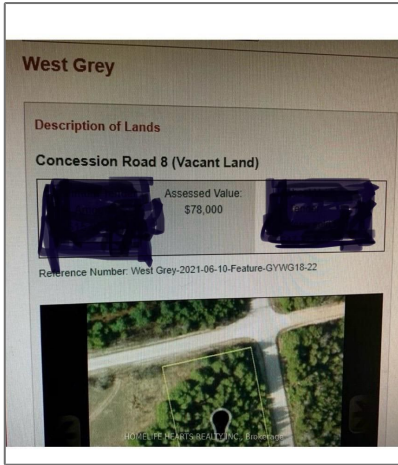

Land

- PIN 372 PT LT 20 CON 8 NDR G, West Grey,
Ontario N0G 1R0

Basic Details

Property Type:	Land
Listing Type:	For Sale
Listing ID:	X8390232
Price:	\$77,777
Year Built:	0
Lot Area:	0 Sqft

Address

Country:	CA
Province:	Ontario
City:	West Grey
Postal Code:	N0G 1R0
Street:	PT LT 20 CON 8 NDR G
Street Number:	PIN 372
Floor Number:	0
Longitude:	E0° 0' 0"
Latitude:	N0° 0' 0"