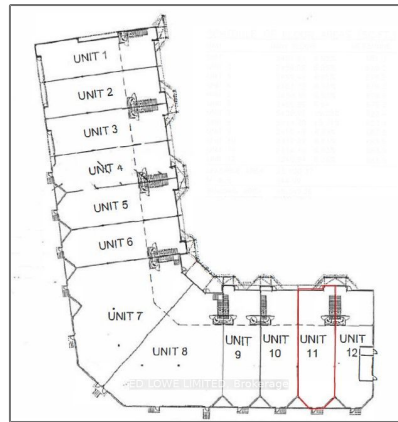

Industrial

- 102 COMMERCE PARK Dr, Barrie, Ontario L4N 8W8

Basic Details

Property Type:	Industrial
Listing Type:	For Lease
Listing ID:	S8428808
Price:	\$16
Year Built:	0
Lot Area:	0 Sqft

Address

Country:	CA
Province:	Ontario
City:	Barrie
Postal Code:	L4N 8W8
Street:	COMMERCE PARK
Street Number:	102
Street Suffix:	Dr
Floor Number:	0
Longitude:	W80° 18' 41.7"
Latitude:	N44° 19' 32.6"