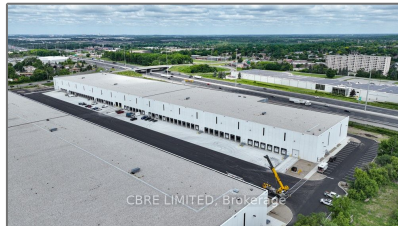

Industrial

- 220 Pinebush Rd, Cambridge, Ontario N1T 1Z6

Basic Details

Property Type:	Industrial
Listing Type:	For Lease
Listing ID:	X8429040
Price:	\$1
Year Built:	0
Lot Area:	0 Sqft

Address

Country:	CA
Province:	Ontario
City:	Cambridge
Postal Code:	N1T 1Z6
Street:	Pinebush
Street Number:	220
Street Suffix:	Rd
Floor Number:	0
Longitude:	W81° 41' 33.9"
Latitude:	N43° 24' 44.5"